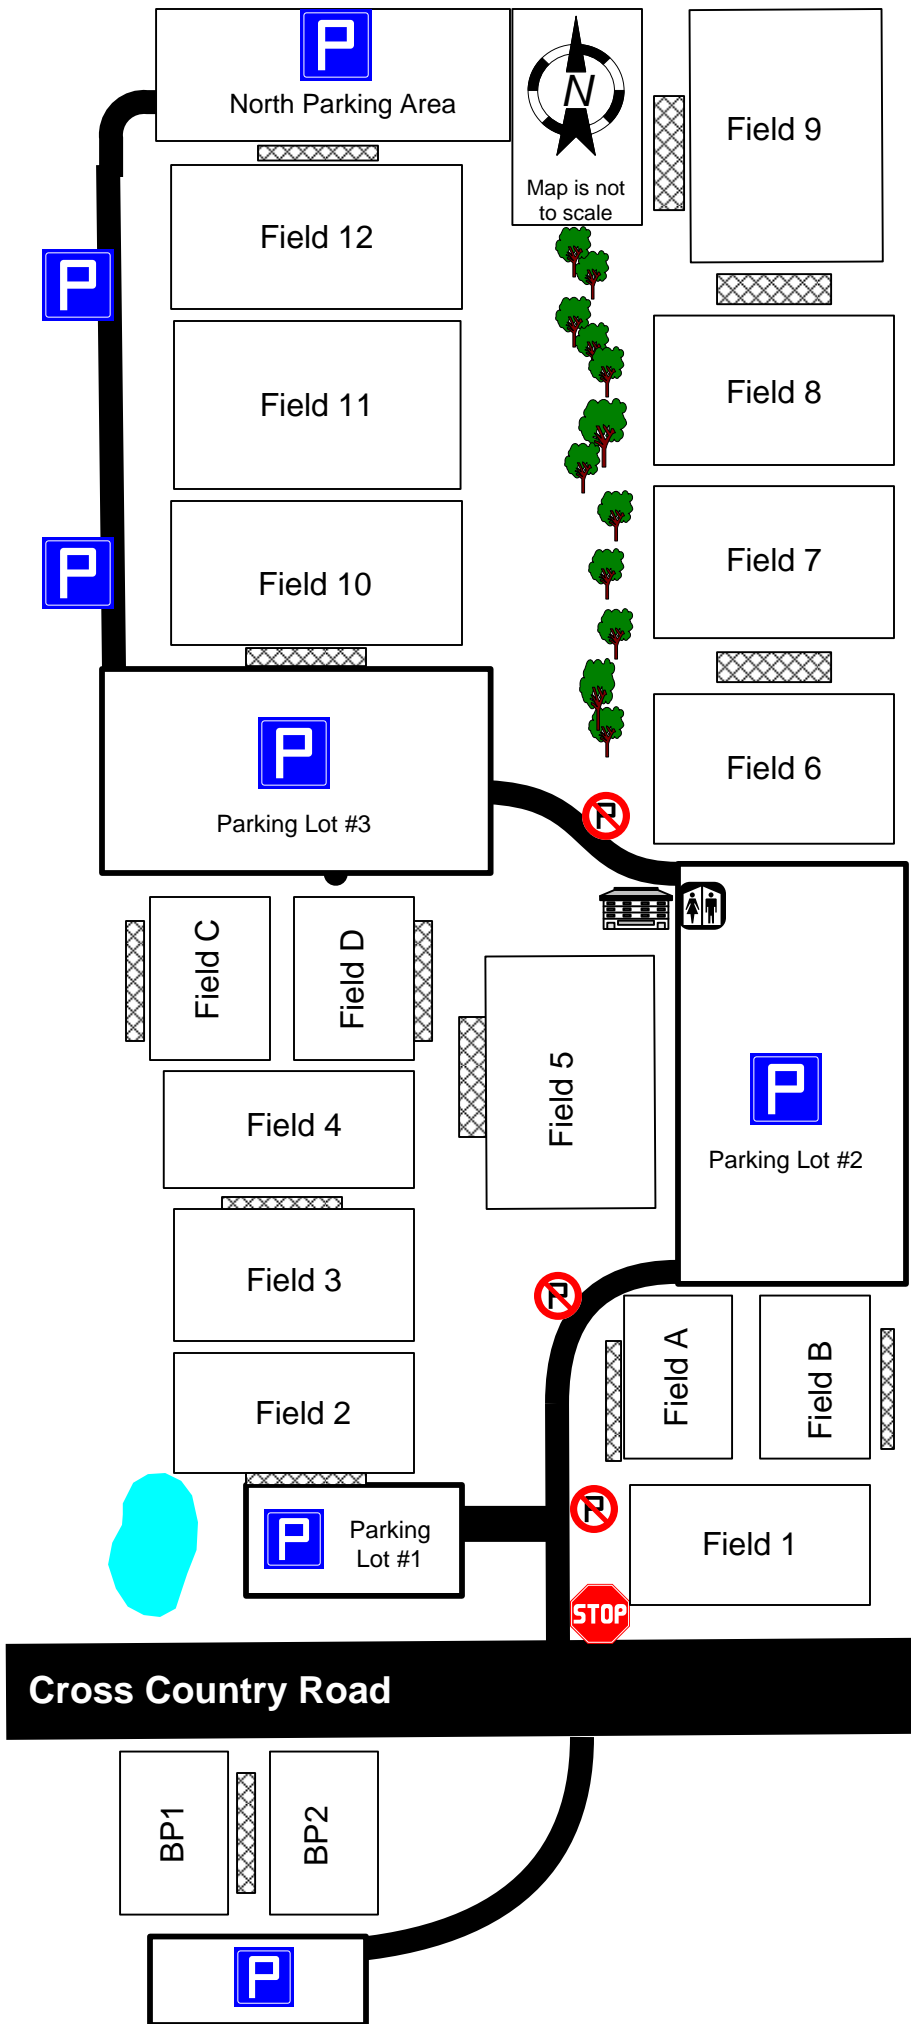

Reddan Soccer Park

Wisconsin's Premier Soccer Complex

The Reddan Soccer Park field layout is subject to change based on weather or other factors. Please visit the kiosk, just outside the bathrooms, for updates.

Pets are permitted at Reddan Soccer Park but must be on a leash and their waste properly disposed of.

Please park only in designated parking spots and not on the grass.

Carry-ins are welcome at Reddan Soccer Park.