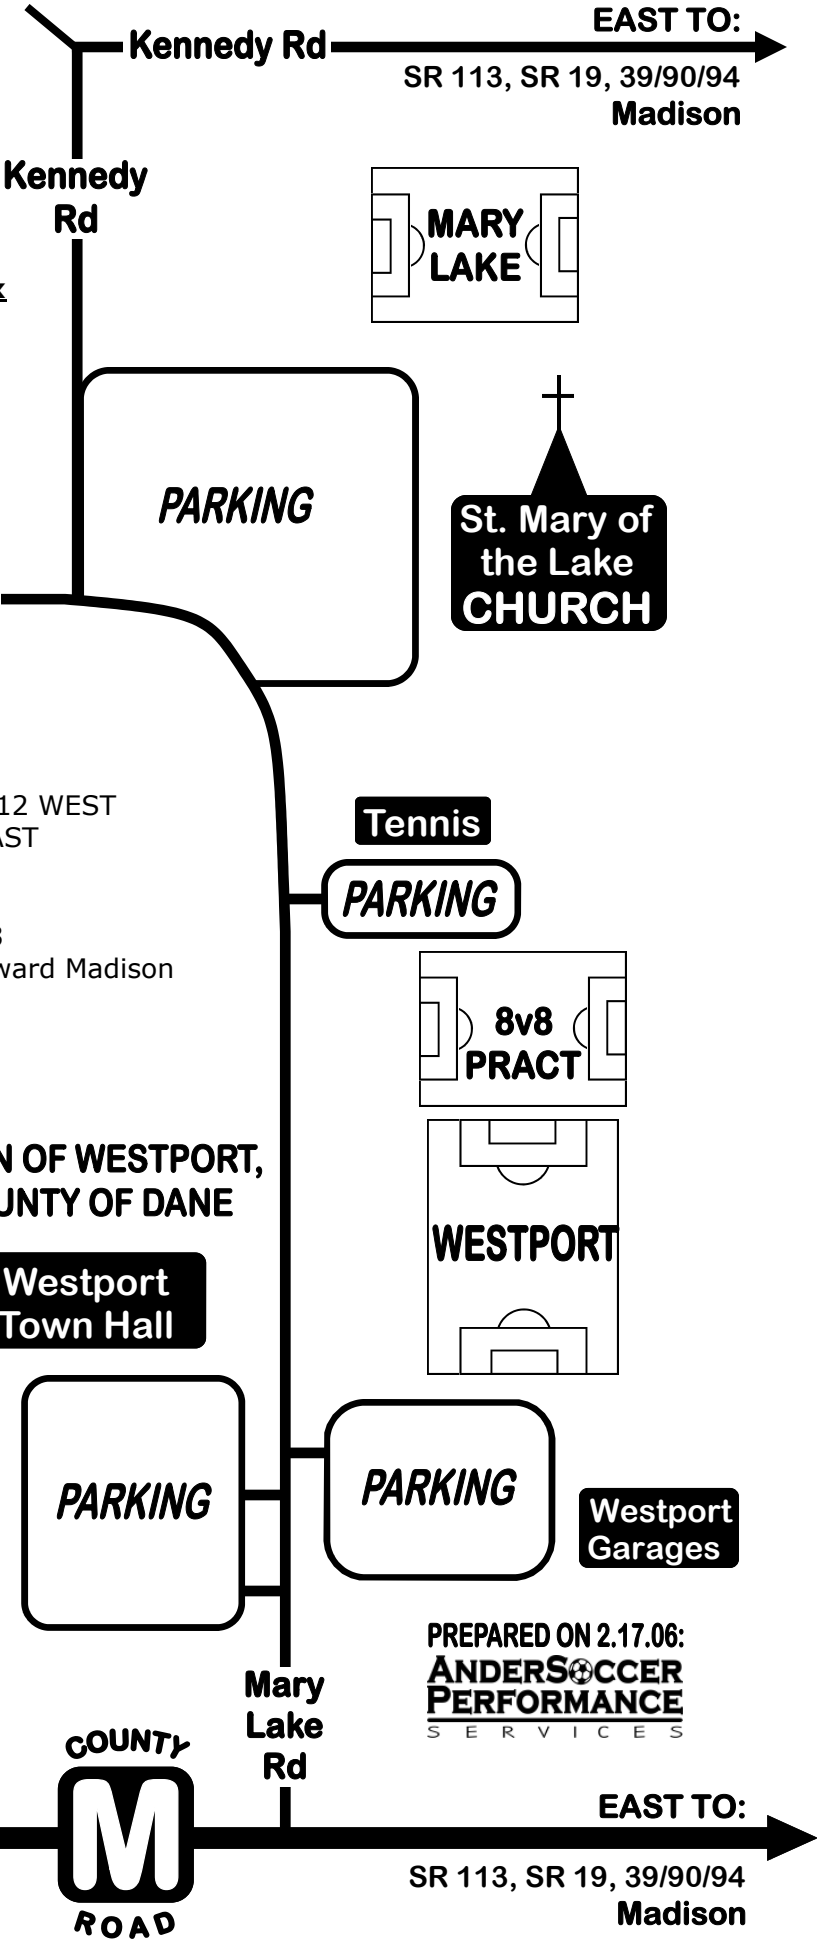

Town of Westport
 5387 Mary Lake Road
 Westport, WI 53597
 Wauunakee Area SC
 PO Box 115
 Wauunakee, WI 53597
 www.waunakeesoccer.org

I-39/90/94 to Westport Soccer Complex

- ◆ **EXIT 131** : SR-19, Wauunakee/Sun Prairie
- ◆ GO **WEST** toward Wauunakee
- ◆ Turn left on SR-**113** GOING SOUTH
- ◆ Turn right on CR-**M**
- ◆ Turn right on **Mary Lake Rd**
- ◆ **DO NOT PARK ON COUNTY M !**

WEST TO:
 Woodland Dr
 Wauunakee

US-12 to Westport Soccer Complex

- ◆ From Middleton or west Madison, take US-12 WEST
- ◆ From Baraboo or Sauk City, take US-12 EAST
- ◆ Join or find SR-**19 EAST**
- ◆ GO **EAST** on SR-**19** toward Wauunakee
- ◆ Pass through Wauunakee joining SR-19/113
- ◆ On SR-19/113, follow right on SR-**113**, toward Madison
- ◆ Turn right on CR-**M**
- ◆ Turn right on **Mary Lake Rd**
- ◆ **DO NOT PARK ON COUNTY M !**

**TOWN OF WESTPORT,
 COUNTY OF DANE**

**Westport
 Town Hall**

PARKING

**Westport
 Kennedy
 Admin Bldg**

PREPARED ON 2.17.06:
**ANDERSOCCER
 PERFORMANCE**
 SERVICES

WEST TO:
 CR K, CR Q, US 12
 Wauunakee, Middleton, Madison

EAST TO:
 SR 113, SR 19, 39/90/94
 Madison