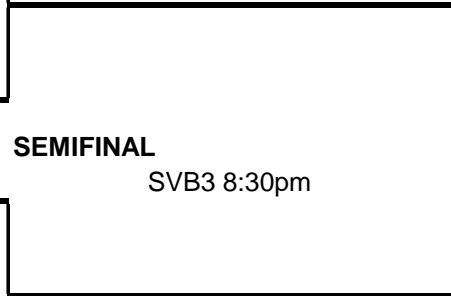

Summer Sand Volleyball Bracket

Epic Monday Lower

8/8	8/8	8/15	8/15
-----	-----	------	------

#1 Netallica

#1 Netallica

BYE

SEMIFINAL

SVB3 8:30pm

#4 Unprotected Sets

SVB3 7:40pm

#5 Setters and Getters

#3 Team Sloth

SVB3 8:30pm

#6 Chewblocca

SEMIFINAL

SVB3 7:40pm